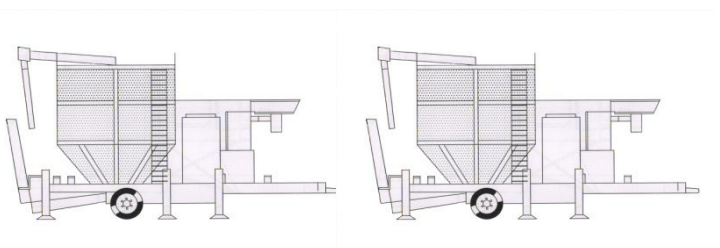

TKM TRANSPORTATION COMBINATION

TKM10 or TKM15 or TKM18

20' HQ Container

H: 2.69 x L :12m x W: 2.35

TKM10/15/18 + TKM10/15/18

40' HQ Container

H: 2.69 X L: 12m x W: 2.35

TKM 25 + TKM10/15/18

40' HQ Container

H: 2.69 X L: 12m x W: 2.35

TKM TRANSPORTATION COMBINATION

TKM 18 + TKM18

Standard Truck

	Lenght	Widht	Height	Capacity
	13,60 m	2,45 m	2,70 m	90 m ³

TKM 10/15/18 + TKM25

Standard Truck

	Lenght	Widht	Height	Capacity
	13,60 m	2,45 m	2,70 m	90 m ³

TKM 25 + TKM25

High Cube Truck

	Lenght	Widht	Height	Capacity
	13,60 m	2,45 m	3,00 m	100 m ³

TKM 33 + TKM33

High Cube Truck

	Lenght	Widht	Height	Capacity
	13,60 m	2,45 m	3,00 m	100 m ³

TKM TRANSPORTATION COMBINATION

TKM60

High Cube Truck

	Lenght	Widht	Height	Capacity
	13,60 m	2,45 m	3,00 m	100 m ³ .

TKM75

High Cube Truck

	Lenght	Widht	Height	Capacity
	13,60 m	2,45 m	3,00 m	100 m ³ .