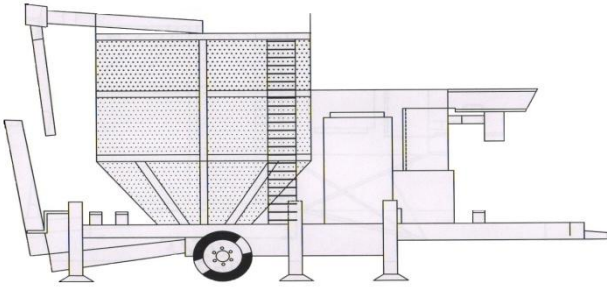

TKM TRANSPORTATION COMBINATION

TKM60

High Cube Truck

	Lenght	Widht	Height	Capacity
	13,60 m	2,45 m	3,00 m	100 m ³ .

TKM75

High Cube Truck

	Lenght	Widht	Height	Capacity
	13,60 m	2,45 m	3,00 m	100 m ³ .