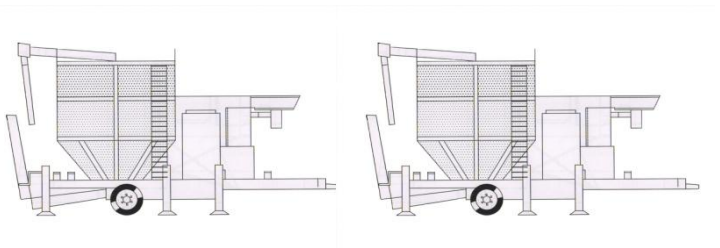

TKM TRANSPORTATION COMBINATION

TKM10 or TKM15 or TKM18

20' HQ Container

H: 2.69 x L :12m x W: 2.35

TKM10/15/18 + TKM10/15/18

40' HQ Container

H: 2.69 X L: 12m x W: 2.35

TKM 25 + TKM10/15/18

40' HQ Container

H: 2.69 X L: 12m x W: 2.35

TKM TRANSPORTATION COMBINATION

TKM 18 + TKM18

Standard Truck

	Lenght	Widht	Height	Capacity
	13,60 m	2,45 m	2,70 m	90 m ³

TKM 10/15/18 + TKM25

Standard Truck

	Lenght	Widht	Height	Capacity
	13,60 m	2,45 m	2,70 m	90 m ³

TKM 25 + TKM25

High Cube Truck

	Lenght	Widht	Height	Capacity
	13,60 m	2,45 m	3,00 m	100 m ³

TKM 33 + TKM33

High Cube Truck

	Lenght	Widht	Height	Capacity
	13,60 m	2,45 m	3,00 m	100 m ³

TKM TRANSPORTATION COMBINATION

TKM60

High Cube Truck

	Lenght	Widht	Height	Capacity
	13,60 m	2,45 m	3,00 m	100 m ³ .

TKM75

High Cube Truck

	Lenght	Widht	Height	Capacity
	13,60 m	2,45 m	3,00 m	100 m ³ .