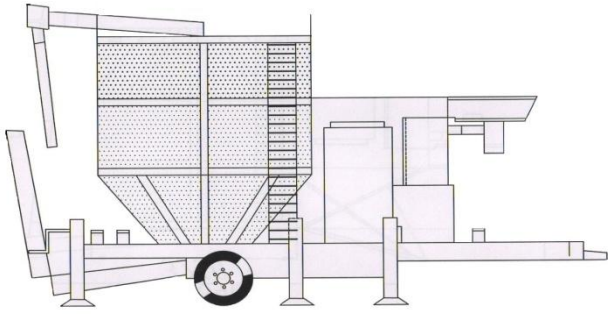

40' HQ Container

H: 2.69 X L: 12m x W: 2.35

TKM TRANSPORTATION COMBINATION

TKM 18 + TKM18

Standard Truck

	Lenght	Widht	Height	Capacity
	13,60 m	2,45 m	2,70 m	90 m ³

TKM 10/15/18 + TKM25

Standard Truck

	Lenght	Widht	Height	Capacity
	13,60 m	2,45 m	2,70 m	90 m ³

TKM 25 + TKM25

High Cube Truck

	Lenght	Widht	Height	Capacity
	13,60 m	2,45 m	3,00 m	100 m ³

TKM 33 + TKM33

High Cube Truck

	Lenght	Widht	Height	Capacity
	13,60 m	2,45 m	3,00 m	100 m ³

TKM TRANSPORTATION COMBINATION

TKM60

High Cube Truck

	Lenght	Widht	Height	Capacity
	13,60 m	2,45 m	3,00 m	100 m ³ .

TKM75

High Cube Truck

	Lenght	Widht	Height	Capacity
	13,60 m	2,45 m	3,00 m	100 m ³ .