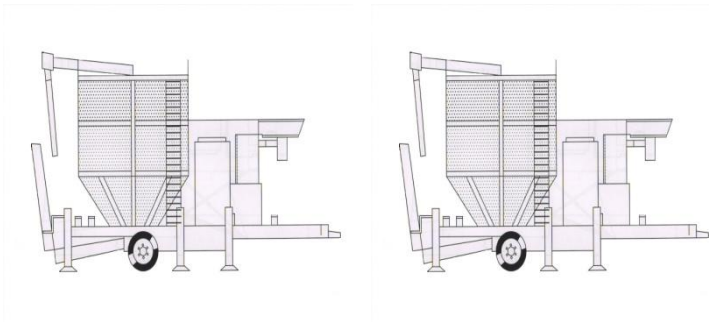

TKM TRANSPORTATION COMBINATION

TKM10 or TKM15 or TKM18

20' HQ Container

H: 2.69 x L :12m x W: 2.35

TKM10/15/18 + TKM10/15/18

40' HQ Container

H: 2.69 X L: 12m x W: 2.35

TKM 25 + TKM10/15/18

40' HQ Container

H: 2.69 X L: 12m x W: 2.35

TKM TRANSPORTATION COMBINATION

TKM 18 + TKM18

Standard Truck

	Lenght	Widht	Height	Capacity
	13,60 m	2,45 m	2,70 m	90 m ³

TKM 10/15/18 + TKM25

Standard Truck

	Lenght	Widht	Height	Capacity
	13,60 m	2,45 m	2,70 m	90 m ³

TKM 25 + TKM25

High Cube Truck

	Lenght	Widht	Height	Capacity
	13,60 m	2,45 m	3,00 m	100 m ³

TKM 33 + TKM33

High Cube Truck

	Lenght	Widht	Height	Capacity
	13,60 m	2,45 m	3,00 m	100 m ³

TKM TRANSPORTATION COMBINATION

TKM60

High Cube Truck

	Lenght	Widht	Height	Capacity
	13,60 m	2,45 m	3,00 m	100 m ³ .

TKM75

High Cube Truck

	Lenght	Widht	Height	Capacity
	13,60 m	2,45 m	3,00 m	100 m ³ .