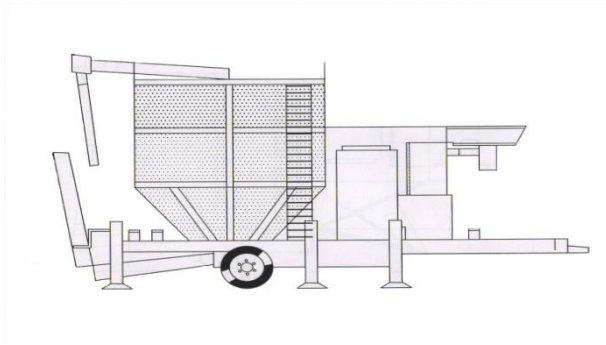

TKM TRANSPORTATION COMBINATION

TKM10 or TKM15 or TKM18

20' HQ Container

H: 2.69 x L :12m x W: 2.35

TKM10/15/18 + TKM10/15/18

40' HQ Container

H: 2.69 X L: 12m x W: 2.35

TKM 25 + TKM10/15/18

40' HQ Container

H: 2.69 X L: 12m x W: 2.35

TKM TRANSPORTATION COMBINATION

TKM 18 + TKM18

Standard Truck

	Lenght	Widht	Height	Capacity
	13,60 m	2,45 m	2,70 m	90 m ³

TKM 10/15/18 + TKM25

Standard Truck

	Lenght	Widht	Height	Capacity
	13,60 m	2,45 m	2,70 m	90 m ³

TKM 25 + TKM25

High Cube Truck

	Lenght	Widht	Height	Capacity
	13,60 m	2,45 m	3,00 m	100 m ³

TKM 33 + TKM33

High Cube Truck

	Lenght	Widht	Height	Capacity
	13,60 m	2,45 m	3,00 m	100 m ³

TKM TRANSPORTATION COMBINATION

TKM60

High Cube Truck

	Lenght	Widht	Height	Capacity
	13,60 m	2,45 m	3,00 m	100 m ³ .

TKM75

High Cube Truck

	Lenght	Widht	Height	Capacity
	13,60 m	2,45 m	3,00 m	100 m ³ .