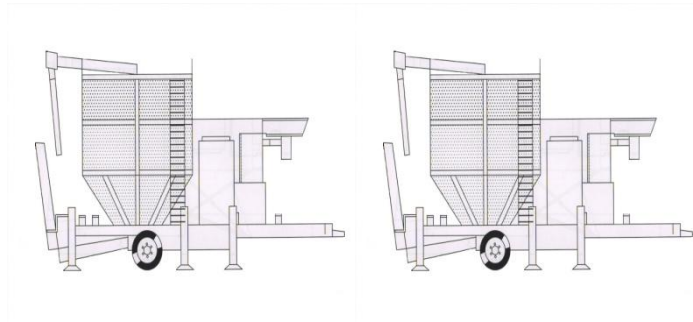

TKM TRANSPORTATION COMBINATION

TKM10 or TKM15 or TKM18

20' HQ Container

H: 2.69 x L :12m x W: 2.35

TKM10/15/18 + TKM10/15/18

40' HQ Container

H: 2.69 X L: 12m x W: 2.35

TKM 25 + TKM10/15/18

40' HQ Container

H: 2.69 X L: 12m x W: 2.35

TKM TRANSPORTATION COMBINATION

TKM 18 + TKM18

Standard Truck

	Lenght	Widht	Height	Capacity
	13,60 m	2,45 m	2,70 m	90 m ³

TKM 10/15/18 + TKM25

Standard Truck

	Lenght	Widht	Height	Capacity
	13,60 m	2,45 m	2,70 m	90 m ³

TKM 25 + TKM25

High Cube Truck

	Lenght	Widht	Height	Capacity
	13,60 m	2,45 m	3,00 m	100 m ³

TKM 33 + TKM33

High Cube Truck

	Lenght	Widht	Height	Capacity
	13,60 m	2,45 m	3,00 m	100 m ³

TKM TRANSPORTATION COMBINATION

TKM60

High Cube Truck

	Lenght	Widht	Height	Capacity
	13,60 m	2,45 m	3,00 m	100 m ³ .

TKM75

High Cube Truck

	Lenght	Widht	Height	Capacity
	13,60 m	2,45 m	3,00 m	100 m ³ .