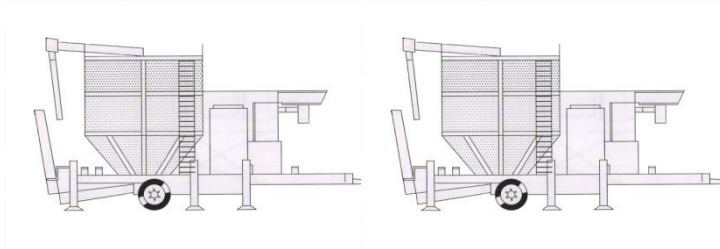

TKM TRANSPORTATION COMBINATION

TKM10 or TKM15 or TKM18

20' HQ Container

H: 2.69 x L :12m x W: 2.35

TKM10/15/18 + TKM10/15/18

40' HQ Container

H: 2.69 X L: 12m x W: 2.35

TKM 25 + TKM10/15/18

40' HQ Container

H: 2.69 X L: 12m x W: 2.35

TKM TRANSPORTATION COMBINATION

TKM 18 + TKM18

Standard Truck

	Lenght	Widht	Height	Capacity
	13,60 m	2,45 m	2,70 m	90 m ³

TKM 10/15/18 + TKM25

Standard Truck

	Lenght	Widht	Height	Capacity
	13,60 m	2,45 m	2,70 m	90 m ³

TKM 25 + TKM25

High Cube Truck

	Lenght	Widht	Height	Capacity
	13,60 m	2,45 m	3,00 m	100 m ³

TKM 33 + TKM33

High Cube Truck

	Lenght	Widht	Height	Capacity
	13,60 m	2,45 m	3,00 m	100 m ³

TKM TRANSPORTATION COMBINATION

TKM60

High Cube Truck

	Lenght	Widht	Height	Capacity
	13,60 m	2,45 m	3,00 m	100 m ³ .

TKM75

High Cube Truck

	Lenght	Widht	Height	Capacity
	13,60 m	2,45 m	3,00 m	100 m ³ .