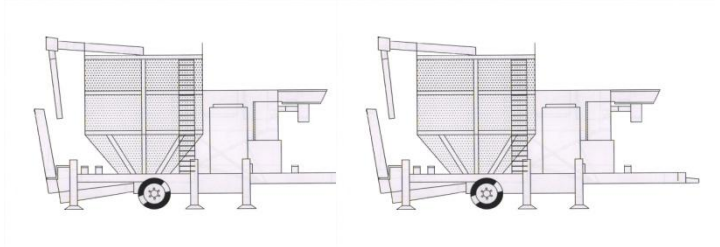

TKM TRANSPORTATION COMBINATION

TKM10 or TKM15 or TKM18

20' HQ Container

H: 2.69 x L :12m x W: 2.35

TKM10/15/18 + TKM10/15/18

40' HQ Container

H: 2.69 X L: 12m x W: 2.35

TKM 25 + TKM10/15/18

40' HQ Container

H: 2.69 X L: 12m x W: 2.35

TKM TRANSPORTATION COMBINATION

TKM 18 + TKM18

Standard Truck

	Lenght	Widht	Height	Capacity
	13,60 m	2,45 m	2,70 m	90 m ³

TKM 10/15/18 + TKM25

Standard Truck

	Lenght	Widht	Height	Capacity
	13,60 m	2,45 m	2,70 m	90 m ³

TKM 25 + TKM25

High Cube Truck

	Lenght	Widht	Height	Capacity
	13,60 m	2,45 m	3,00 m	100 m ³

TKM 33 + TKM33

High Cube Truck

	Lenght	Widht	Height	Capacity
	13,60 m	2,45 m	3,00 m	100 m ³

TKM TRANSPORTATION COMBINATION

TKM60

High Cube Truck

	Lenght	Widht	Height	Capacity
	13,60 m	2,45 m	3,00 m	100 m ³ .

TKM75

High Cube Truck

	Lenght	Widht	Height	Capacity
	13,60 m	2,45 m	3,00 m	100 m ³ .